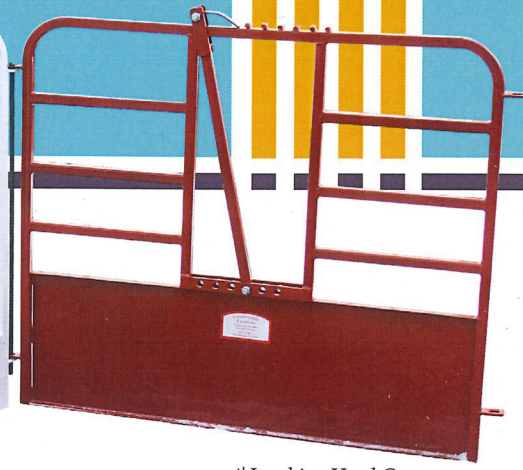

Clock without Design

Clock with Design

GATES

40" or 48" Tall
4', 5', 6', 8' Long
Many Color Choices

6' Vertical Bar with Solid Bottom

4' Lambing Head Gate

4' Solid Bottom Walk Through Gate

Hay Feeder

4' Lambing Head Gate

6' Horizontal Bar with Mesh Bottom

Solid Bottom Panels with Gate

Overhead Walk Through

4' Horizontal Bar Gate

4' Vertical Bar Gate

4' Creep Gate

U-Frame Walk Through