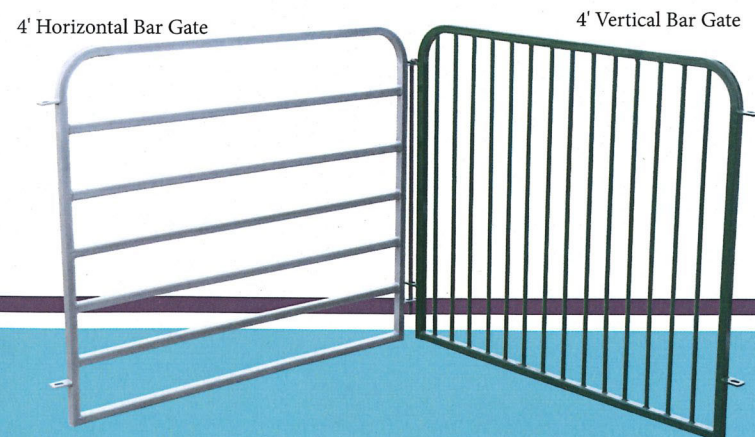

Clock without Design

Clock with Design

GATES

40" or 48" Tall
4', 5', 6', 8' Long
Many Color Choices

6' Vertical Bar with Solid Bottom

4' Lambing Head Gate

4' Solid Bottom Walk Through Gate

Hay Feeder

4' Lambing Head Gate

6' Horizontal Bar with Mesh Bottom

Solid Bottom Panels with Gate

Overhead Walk Through

4' Horizontal Bar Gate

4' Vertical Bar Gate

4' Creep Gate

U-Frame Walk Through