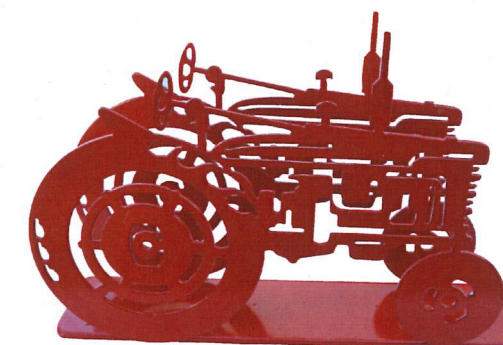

Plain Double
Available with Hummingbird
and Flower Decal
7' tall 5/8" rod
5½' tall 9/16" rod
Add \$6.00 for Decals

Plain 3-Way
7' tall 5/8" rod
5½' tall 5/8" rod
Add \$6.00 for Decals

BUSINESS CARD HOLDERS

Fancy Draft Horse

Amish Horse and Buggy

John Deere Tractor

NAPKIN/LETTER HOLDERS

Farmall Tractor

CLOCKS

36" Shown
Custom Sizes Available
12", 24", 26", 28"

Customized Clocks

Clock without Design

Clock with Design

GATES

40" or 48" Tall
4', 5', 6', 8' Long
Many Color Choices

6' Vertical Bar with Solid Bottom

4' Lambing Head Gate

4' Solid Bottom Walk Through Gate

Hay Feeder