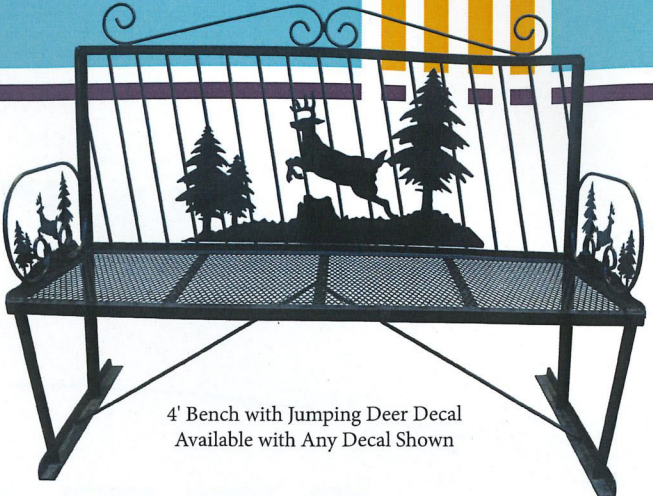

COUNTRYSIDE

CREATIONS

CUSTOM POWDER COATING

BENCHES

5' Bench with 6 Horse Hitch Decal
(6 Horse Hitch is the only design available for this bench.)

4' Bench with Jumping Deer Decal
Available with Any Decal Shown

CHAIRS

Chair with Bull Decal
Available with Any Decal Shown

SIGNS

Decals Available for Cursive Welcome Sign
Signs with Stakes, and Signs without Stakes

Cursive Welcome Sign with Stake
Available with Any Decal Shown Here