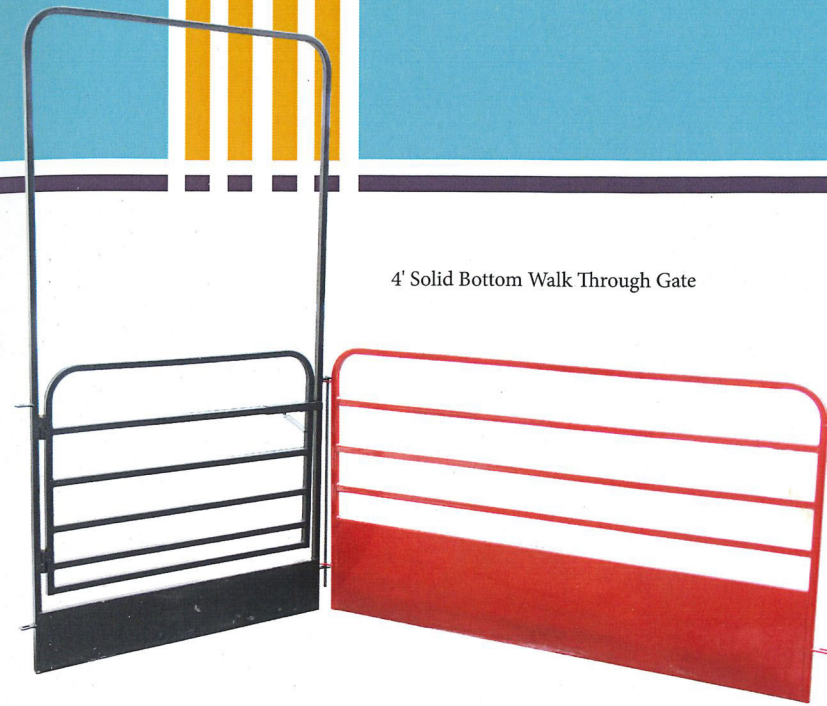

Clock without Design

Clock with Design

GATES

40" or 48" Tall
4', 5', 6', 8' Long
Many Color Choices

6' Vertical Bar with Solid Bottom

4' Lambing Head Gate

4' Solid Bottom Walk Through Gate

Hay Feeder

4' Lambing Head Gate

6' Horizontal Bar with Mesh Bottom

Solid Bottom Panels with Gate

Overhead Walk Through

4' Horizontal Bar Gate

4' Vertical Bar Gate

4' Creep Gate

U-Frame Walk Through