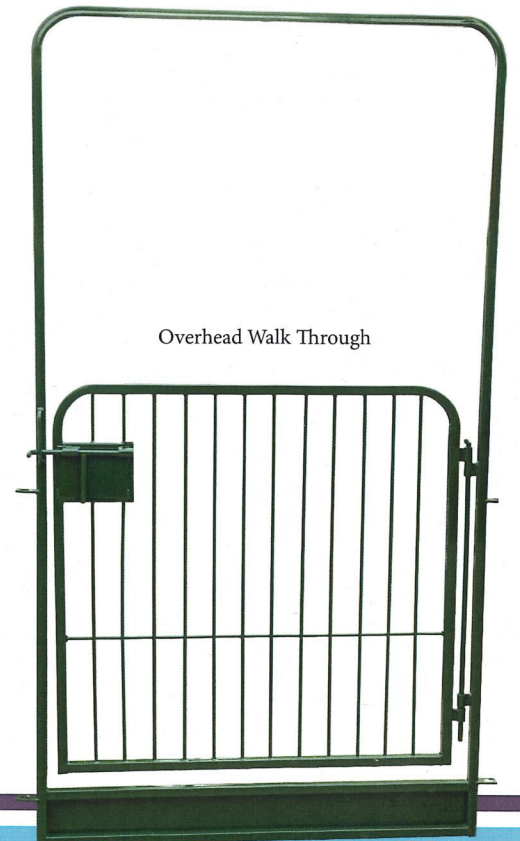

Overhead Walk Through