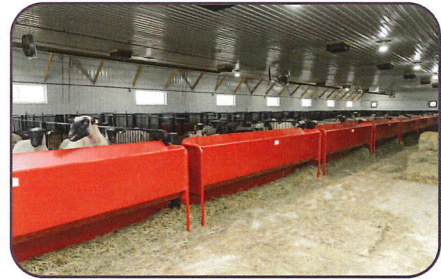

Clock without Design

Clock with Design

GATES

40" or 48" Tall
4', 5', 6', 8' Long
Many Color Choices

6' Vertical Bar with Solid Bottom

4' Lambing Head Gate

4' Solid Bottom Walk Through Gate

Hay Feeder

4' Lambing Head Gate

6' Horizontal Bar with Mesh Bottom

Solid Bottom Panels with Gate

Overhead Walk Through

4' Horizontal Bar Gate

4' Vertical Bar Gate

4' Creep Gate

U-Frame Walk Through