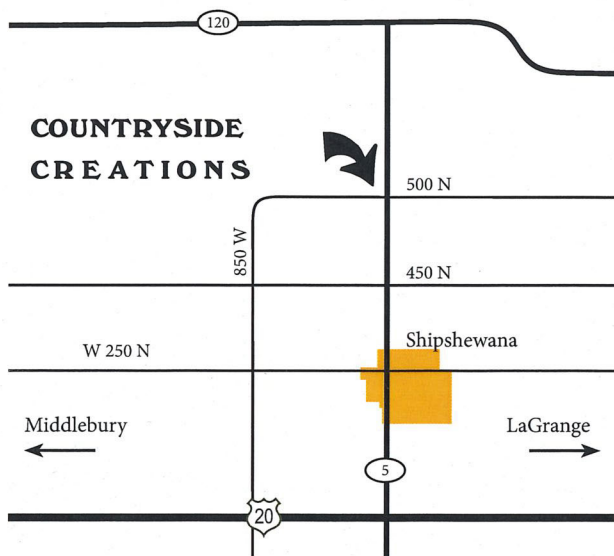

FOR ALL YOUR FLOWER AND BIRD FEED HANGER NEEDS AND MORE!