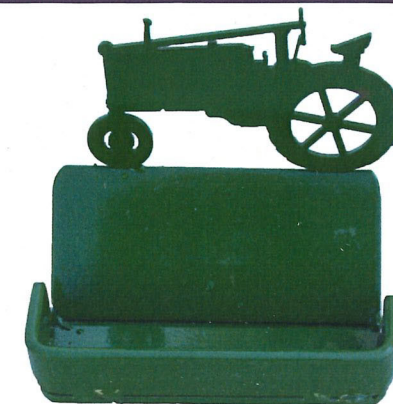

Plain Double
Available with Hummingbird
and Flower Decal
7' tall 5/8" rod
5½' tall 9/16" rod
Add \$6.00 for Decals

Plain 3-Way
7' tall 5/8" rod
5½' tall 5/8" rod
Add \$6.00 for Decals

BUSINESS CARD HOLDERS

Fancy Draft Horse

Amish Horse and Buggy

John Deere Tractor

NAPKIN/LETTER HOLDERS

Farmall Tractor

CLOCKS

36" Shown
Custom Sizes Available
12", 24", 26", 28"

Customized Clocks

Clock without Design

Clock with Design

GATES

40" or 48" Tall
4', 5', 6', 8' Long
Many Color Choices

6' Vertical Bar with Solid Bottom

4' Lambing Head Gate

4' Solid Bottom Walk Through Gate

Hay Feeder