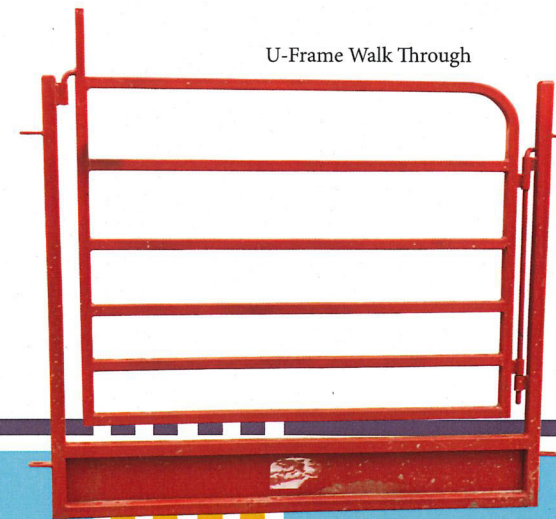

Clock without Design

Clock with Design

GATES

40" or 48" Tall
4', 5', 6', 8' Long
Many Color Choices

6' Vertical Bar with Solid Bottom

4' Lambing Head Gate

4' Solid Bottom Walk Through Gate

Hay Feeder

4' Lambing Head Gate

6' Horizontal Bar with Mesh Bottom

Solid Bottom Panels with Gate

Overhead Walk Through

4' Horizontal Bar Gate

4' Vertical Bar Gate

4' Creep Gate

U-Frame Walk Through