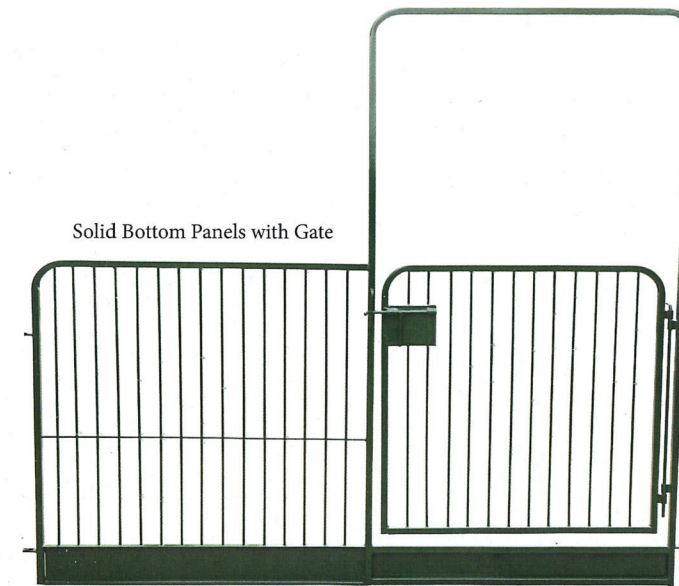

Clock without Design

Clock with Design

GATES

40" or 48" Tall
4', 5', 6', 8' Long
Many Color Choices

6' Vertical Bar with Solid Bottom

4' Lambing Head Gate

4' Solid Bottom Walk Through Gate

Hay Feeder

4' Lambing Head Gate

6' Horizontal Bar with Mesh Bottom

Solid Bottom Panels with Gate

Overhead Walk Through

4' Horizontal Bar Gate

4' Vertical Bar Gate

4' Creep Gate

U-Frame Walk Through