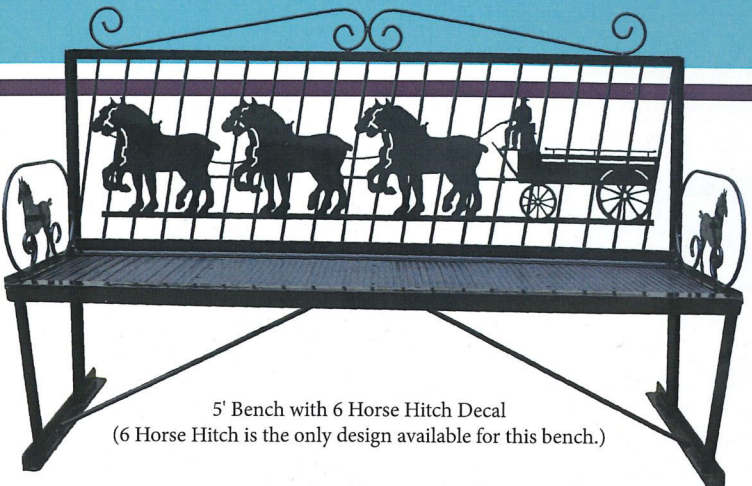

COUNTRYSIDE

CREATIONS

CUSTOM POWDER COATING

BENCHES

5' Bench with 6 Horse Hitch Decal
(6 Horse Hitch is the only design available for this bench.)

4' Bench with Jumping Deer Decal
Available with Any Decal Shown

CHAIRS

Chair with Bull Decal
Available with Any Decal Shown

SIGNS

Decals Available for Cursive Welcome Sign
Signs with Stakes, and Signs without Stakes

Cursive Welcome Sign with Stake
Available with Any Decal Shown Here