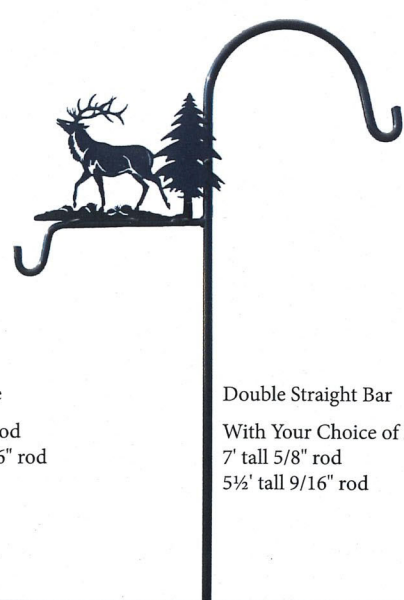

RAIN GAUGES

Hummingbirds

FLAG POLES AND SIGN HOLDERS

Flag Pole
38" x 69"
Top Detaches from Stake
Holds a Full Size Flag

Large Sign Holder
28" x 49"
Available with Any Decal
Top Detaches from Stake

Medium Flag Pole
44" x 19"

Small Flag Pole
30" x 19½"

PLANT HANGERS

Decals Available for Double Straight Bar Hangers

Plain 4-Way
7' tall 5/8" rod
5½' tall 5/8" rod
Add \$6.00 for Decals

Plain 6-Way
7' tall 3/4" rod
Top Detaches from Stake

6-Way with Hummingbird
and Flower Decal
Available with
Any Style Decal
7' tall 3/4" rod
Top Detaches from Stake

Plain Single
7' tall 5/8" rod
5½' tall 9/16" rod

Double Straight Bar
With Your Choice of Decal
7' tall 5/8" rod
5½' tall 9/16" rod

Plain Double
Available with Hummingbird
and Flower Decal
7' tall 5/8" rod
5½' tall 9/16" rod
Add \$6.00 for Decals

Plain 3-Way
7' tall 5/8" rod
5½' tall 5/8" rod
Add \$6.00 for Decals

BUSINESS CARD HOLDERS