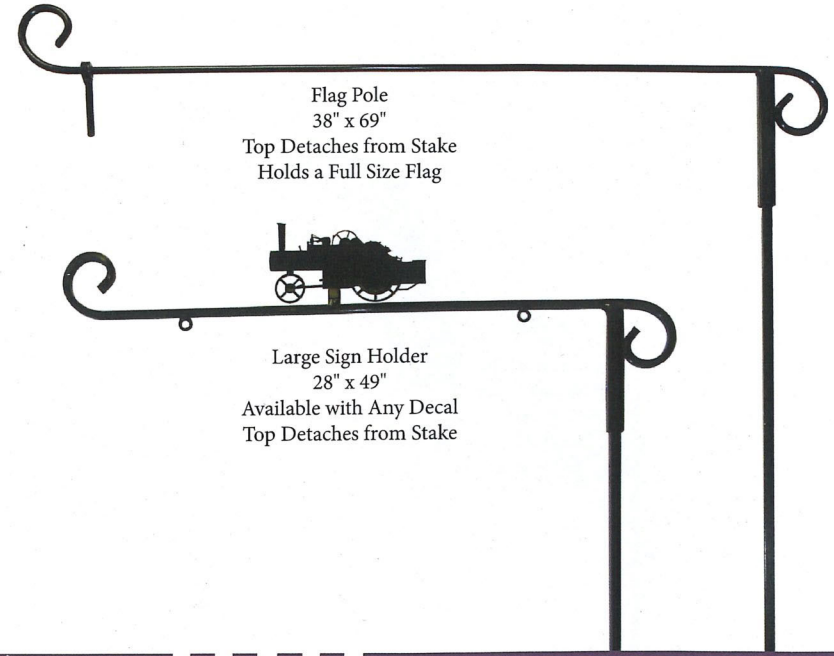

SCREW MOUNTED DECK PLANT HANGERS CEMETERY HOOKS

Small

Large

5'

3'

3'
5'

WEATHER VANES

Many designs to choose from.

Small Birdhouse Pole Mount

Small Birdhouse Roof Mount

Large Horse Pole Mount

Large Deer Roof Mount

S N

W E

Grill with Poker
Post and Grill
Fire Ring
Poker

Hose Hanger

RAIN GAUGES

Hummingbirds

FLAG POLES AND SIGN HOLDERS

Flag Pole
38" x 69"
Top Detaches from Stake
Holds a Full Size Flag

Large Sign Holder
28" x 49"
Available with Any Decal
Top Detaches from Stake

Medium Flag Pole
44" x 19"

Small Flag Pole
30" x 19½"

PLANT HANGERS

Decals Available for Double Straight Bar Hangers

Plain 4-Way
7' tall 5/8" rod
5½' tall 5/8" rod
Add \$6.00 for Decals

Plain 6-Way
7' tall 3/4" rod
Top Detaches from Stake